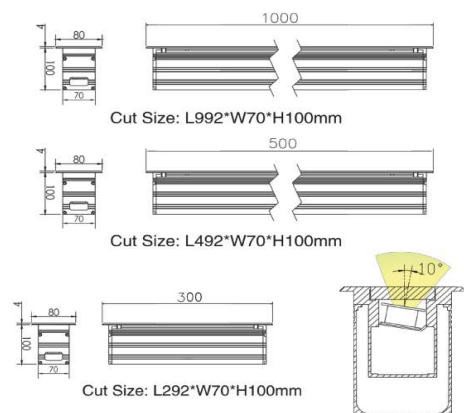

L=1000mm
Cutout W=70mm
With trim W=80mm
H=100mm

Frame

Aluminum

Color Tempertaure

4000K

Power

7W

Total Luminous Flux

Buried

Beam angle

5, 12.5, 20, 30, 45, 60,
15X30, 10X60 Degree

Optics

Tempered glass

Dimming

NON-Dimmable

Operating Voltage

220-240 VAC

Standard Lifetime

L70 minimum at 50,000
burning hours

Dimension diagram

Remarks:-

Address: Plot #7 Saroorpur-Nangla Industrial Area,Ballabgharh-Sohna Road,Faridabad-121005

Email: info@sovitron.com